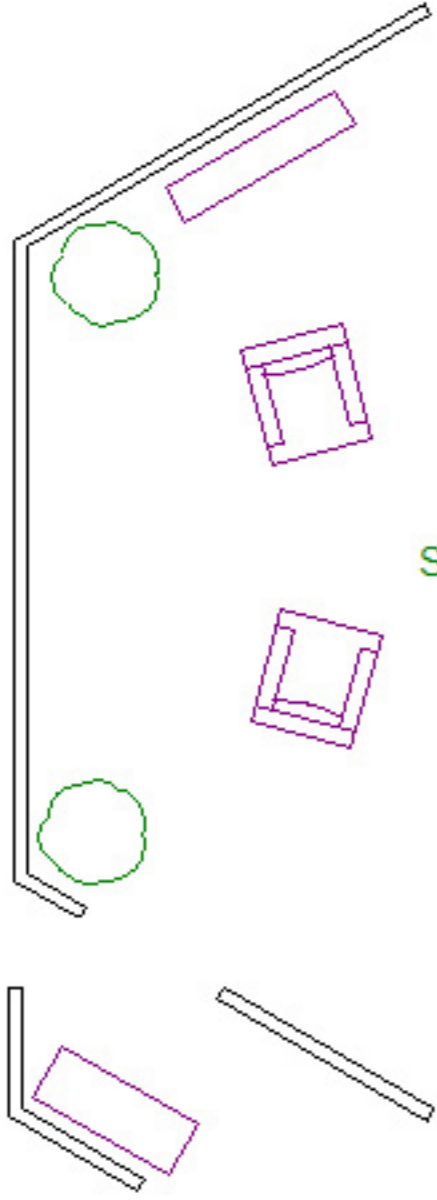

Pit 18" deep

Set

50'

75'

Pit 18" deep

Door to Control Room

Doors to Prop Area